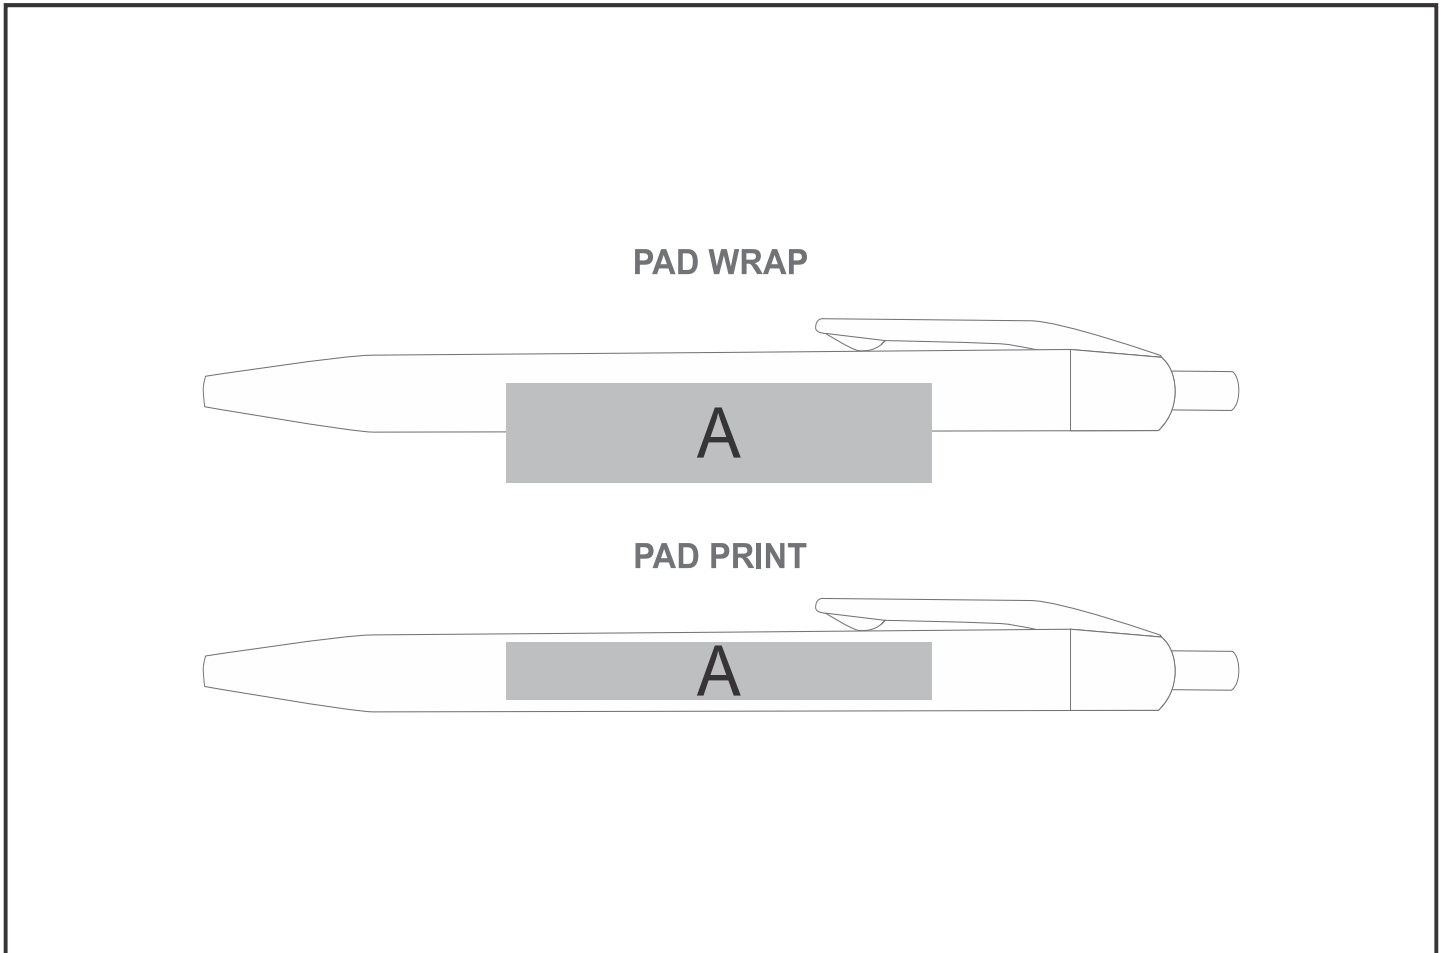

WI-AL-287-B

Altitude Jojo Ball Pen

Also available in
LOGO
24
Check Logo24
guide and t's & c's

Need to know:

- Includes 1-Colour, 1-Position Pad Print (setup fees apply)

Branding Options:

Position	Branding Method (Branding Code)	No. of Colours	Dimension
A	Pad Printing (PA)	4 Colours	60mm wide x 7mm high
A	Pad Wrap (PW)	1 Colour	55mm wide x 12mm high